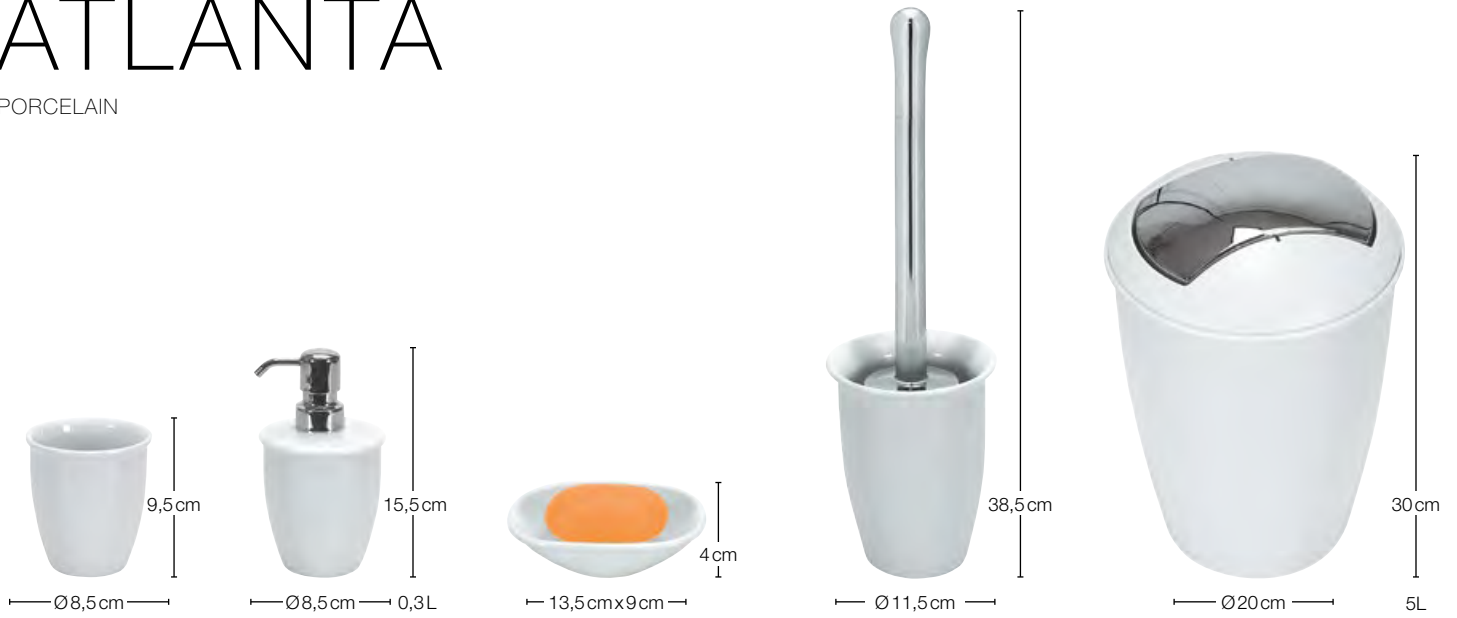

ATLANTA

PORCELAIN

- white
  10.04268
- white
  10.04269
- white
  10.04267
- white
  10.04266
- Polystyrene
  white
  10.04264
- Polystyrene
  silver
  10.04265