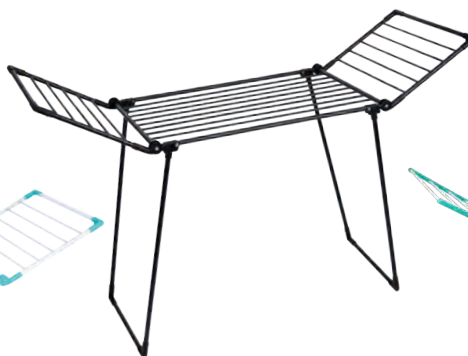

HM-XL-278WB
Karakoram 17,2 м